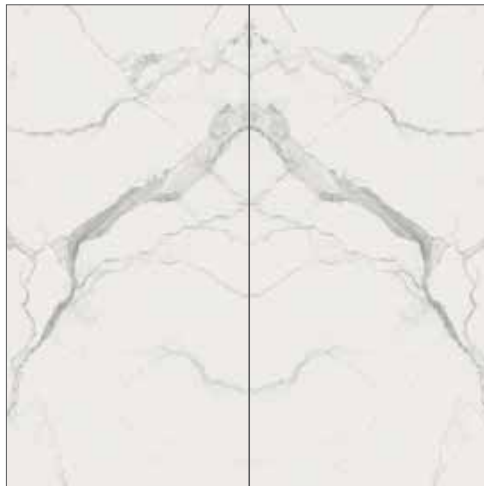

160x320 (62^{7/8}"x125^{3/4}")
OPEN BOOK A SOFT
OPEN BOOK A GLOSSY

160x320 (62^{7/8}"x125^{3/4}")
OPEN BOOK B SOFT
OPEN BOOK B GLOSSY

Es. posa B

Es. posa C

Es. posa D

STATUARIO

CHAIN SOFT A+B+C 360x240 (141^{1/2}"x94^{3/8}") (9000167)
 CHAIN GLOSSY A+B+C 360x240 (141^{1/2}"x94^{3/8}") (9000168)