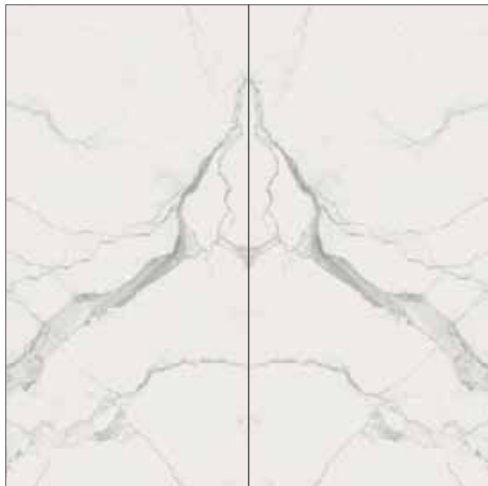

160x320 (62^{7/8}"x125^{3/4}")
OPEN BOOK A SOFT
OPEN BOOK A GLOSSY

160x320 (62^{7/8}"x125^{3/4}")
OPEN BOOK B SOFT
OPEN BOOK B GLOSSY

Es. posa B

Es. posa C

Es. posa D

STATUARIO

CHAIN SOFT A+B+C 360x240 (141^{1/2}"x94^{3/8}") (9000167)
 CHAIN GLOSSY A+B+C 360x240 (141^{1/2}"x94^{3/8}") (9000168)