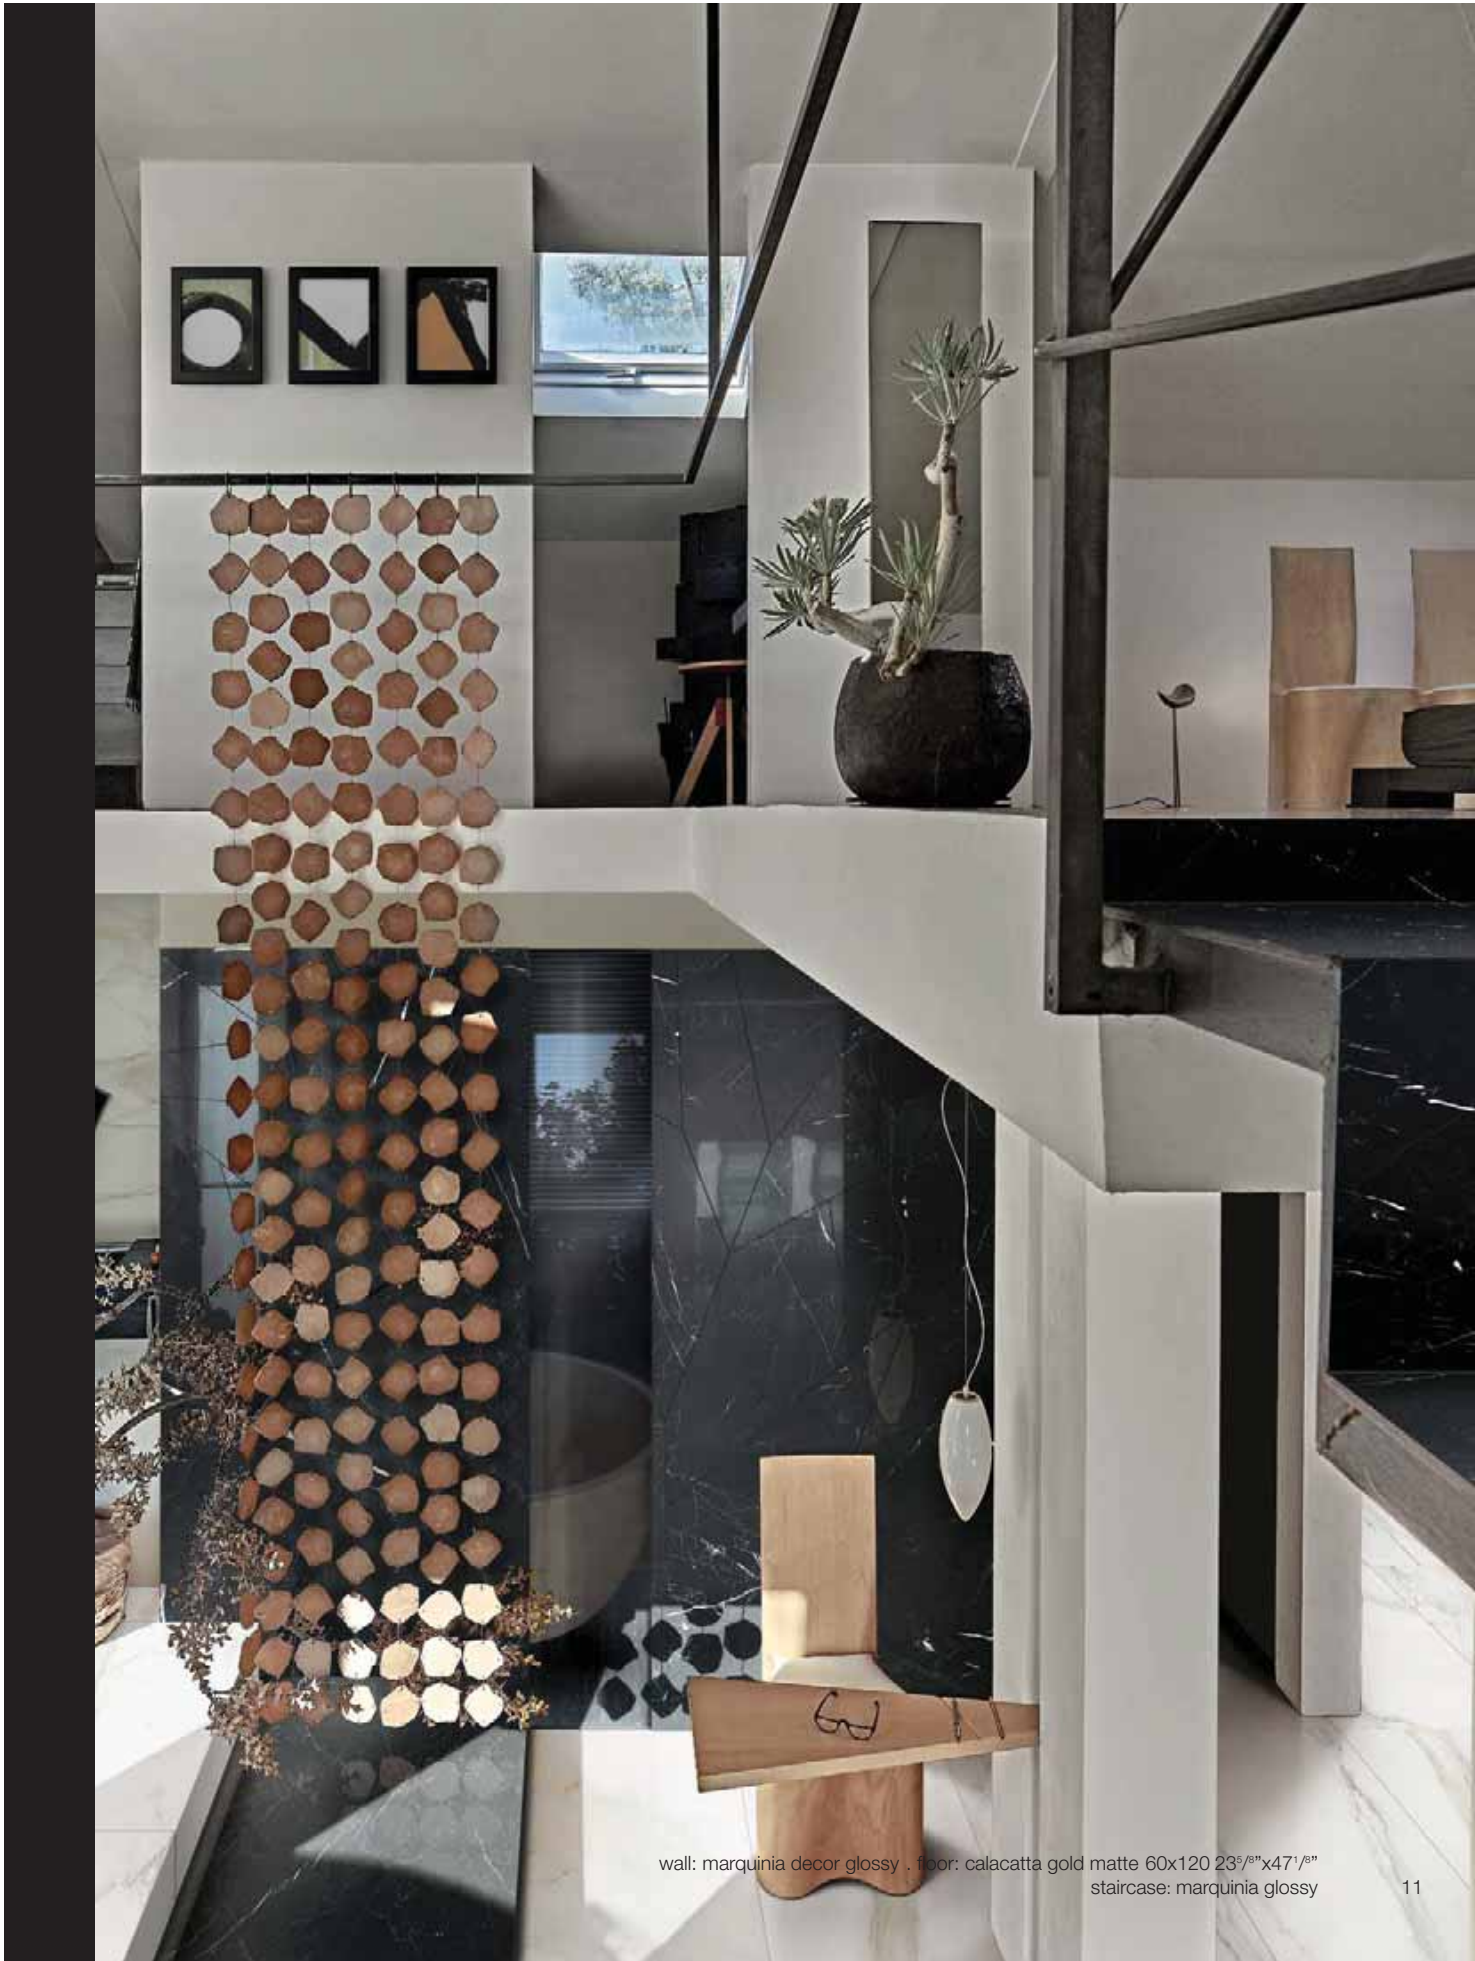

wall: marquinia decor glossy . floor: calacatta gold matte 60x120 23⁵/₈"x47¹/₈"
staircase: marquinia glossy