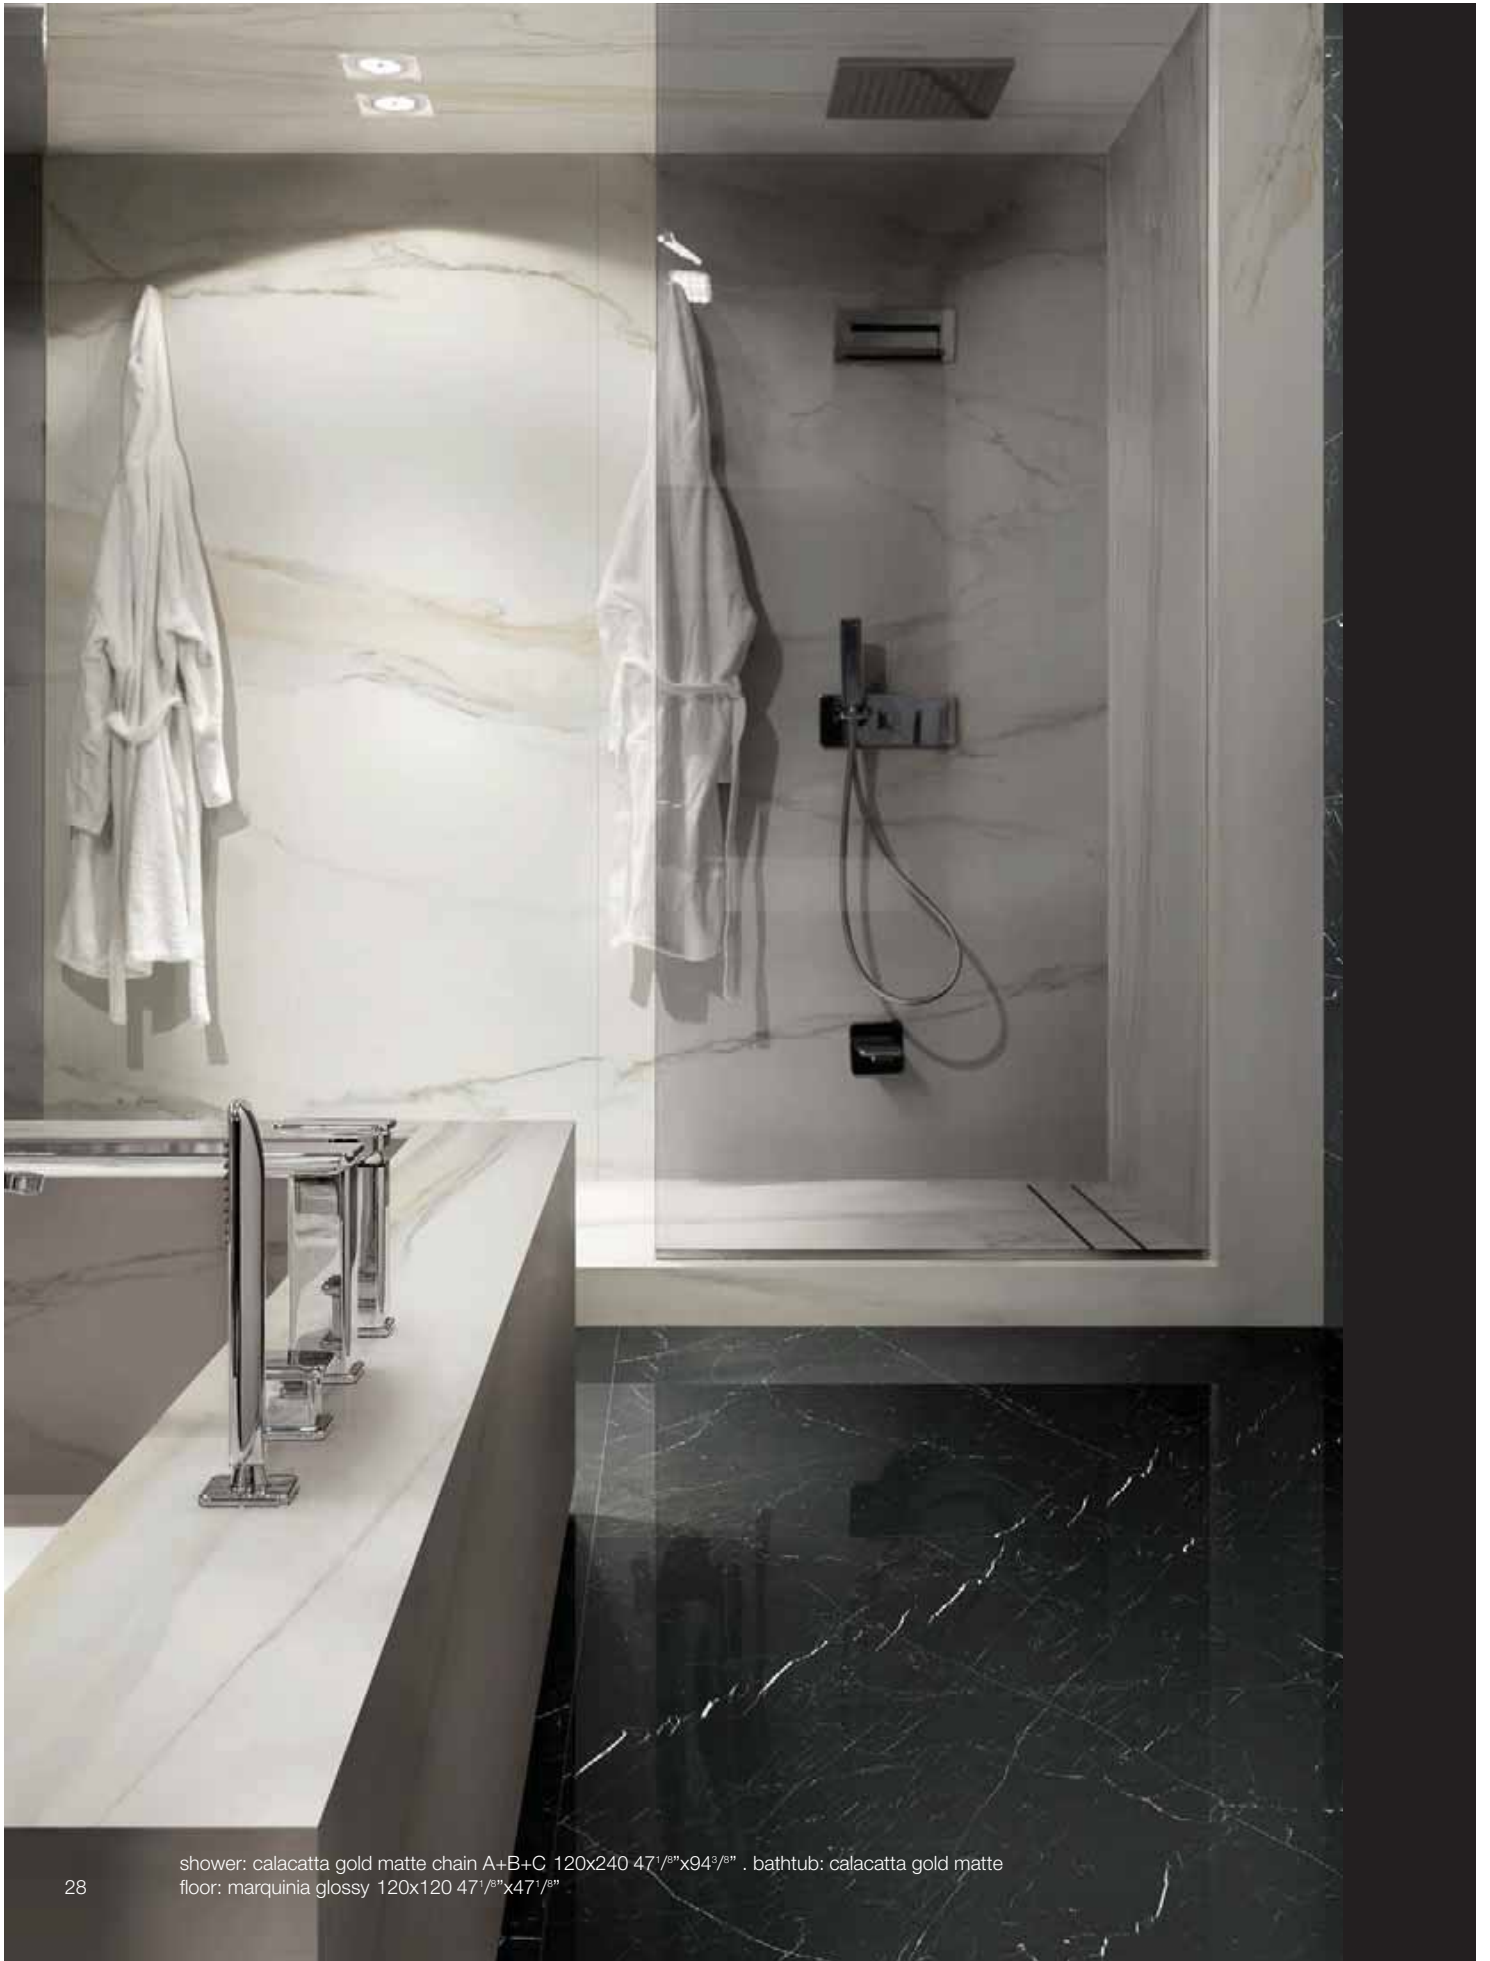

shower: calacatta gold matte chain A+B+C 120x240 47^{1/8}"x94^{3/8}" . bathtub: calacatta gold matte
floor: marquinia glossy 120x120 47^{1/8}"x47^{1/8}"