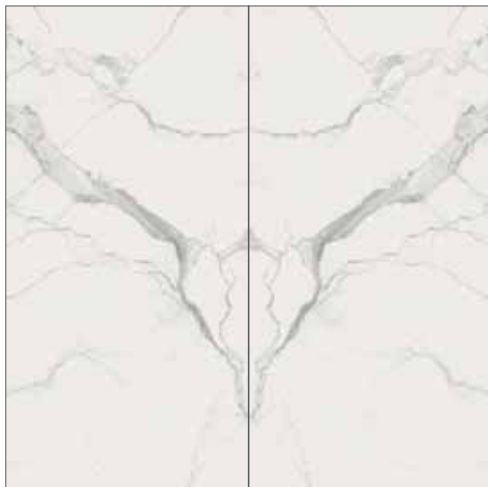

160x320 (62^{7/8}"x125^{3/4}")
OPEN BOOK A SOFT
OPEN BOOK A GLOSSY

160x320 (62^{7/8}"x125^{3/4}")
OPEN BOOK B SOFT
OPEN BOOK B GLOSSY

Es. posa B

Es. posa C

Es. posa D

STATUARIO

CHAIN SOFT A+B+C 360x240 (141^{1/2}"x94^{3/8}") (9000167)
 CHAIN GLOSSY A+B+C 360x240 (141^{1/2}"x94^{3/8}") (9000168)